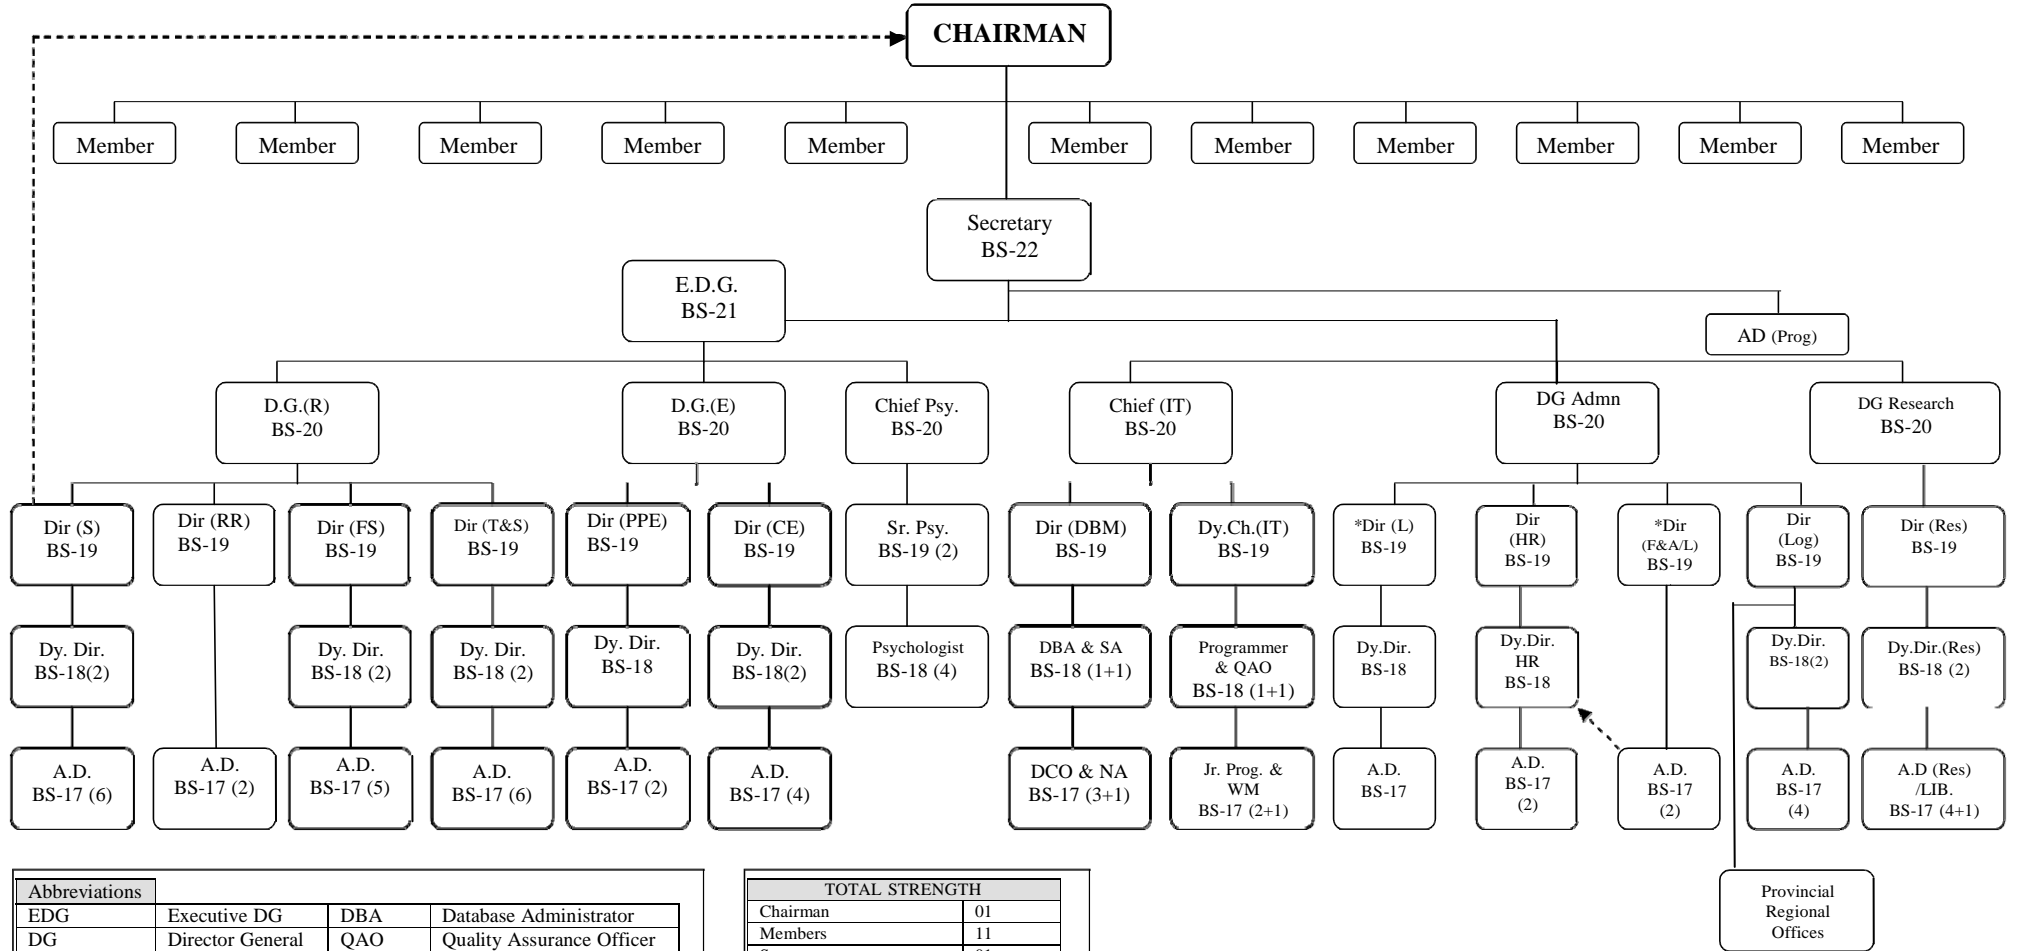

PRESENT STRUCTURE OF THE FEDERAL PUBLIC SERVICE COMMISSION

Abbreviations			
EDG	Executive DG	DBA	Database Administrator
DG	Director General	QAO	Quality Assurance Officer
Dir	Director	SA	System Analyst
Dy.Dir	Deputy Director	WM	Website Manager
A.D.	Assistant Director	NA	Network Administrator
Lib	Librarian	DCO	Data Control Officer

TOTAL STRENGTH	
Chairman	01
Members	11
Secretary	01
EDG	01
Officers BS-16 to 20	146
Staff BS-1 to BS-15	442
Total	602

* Post of Director (F&A) is being utilized as Director (Legal)